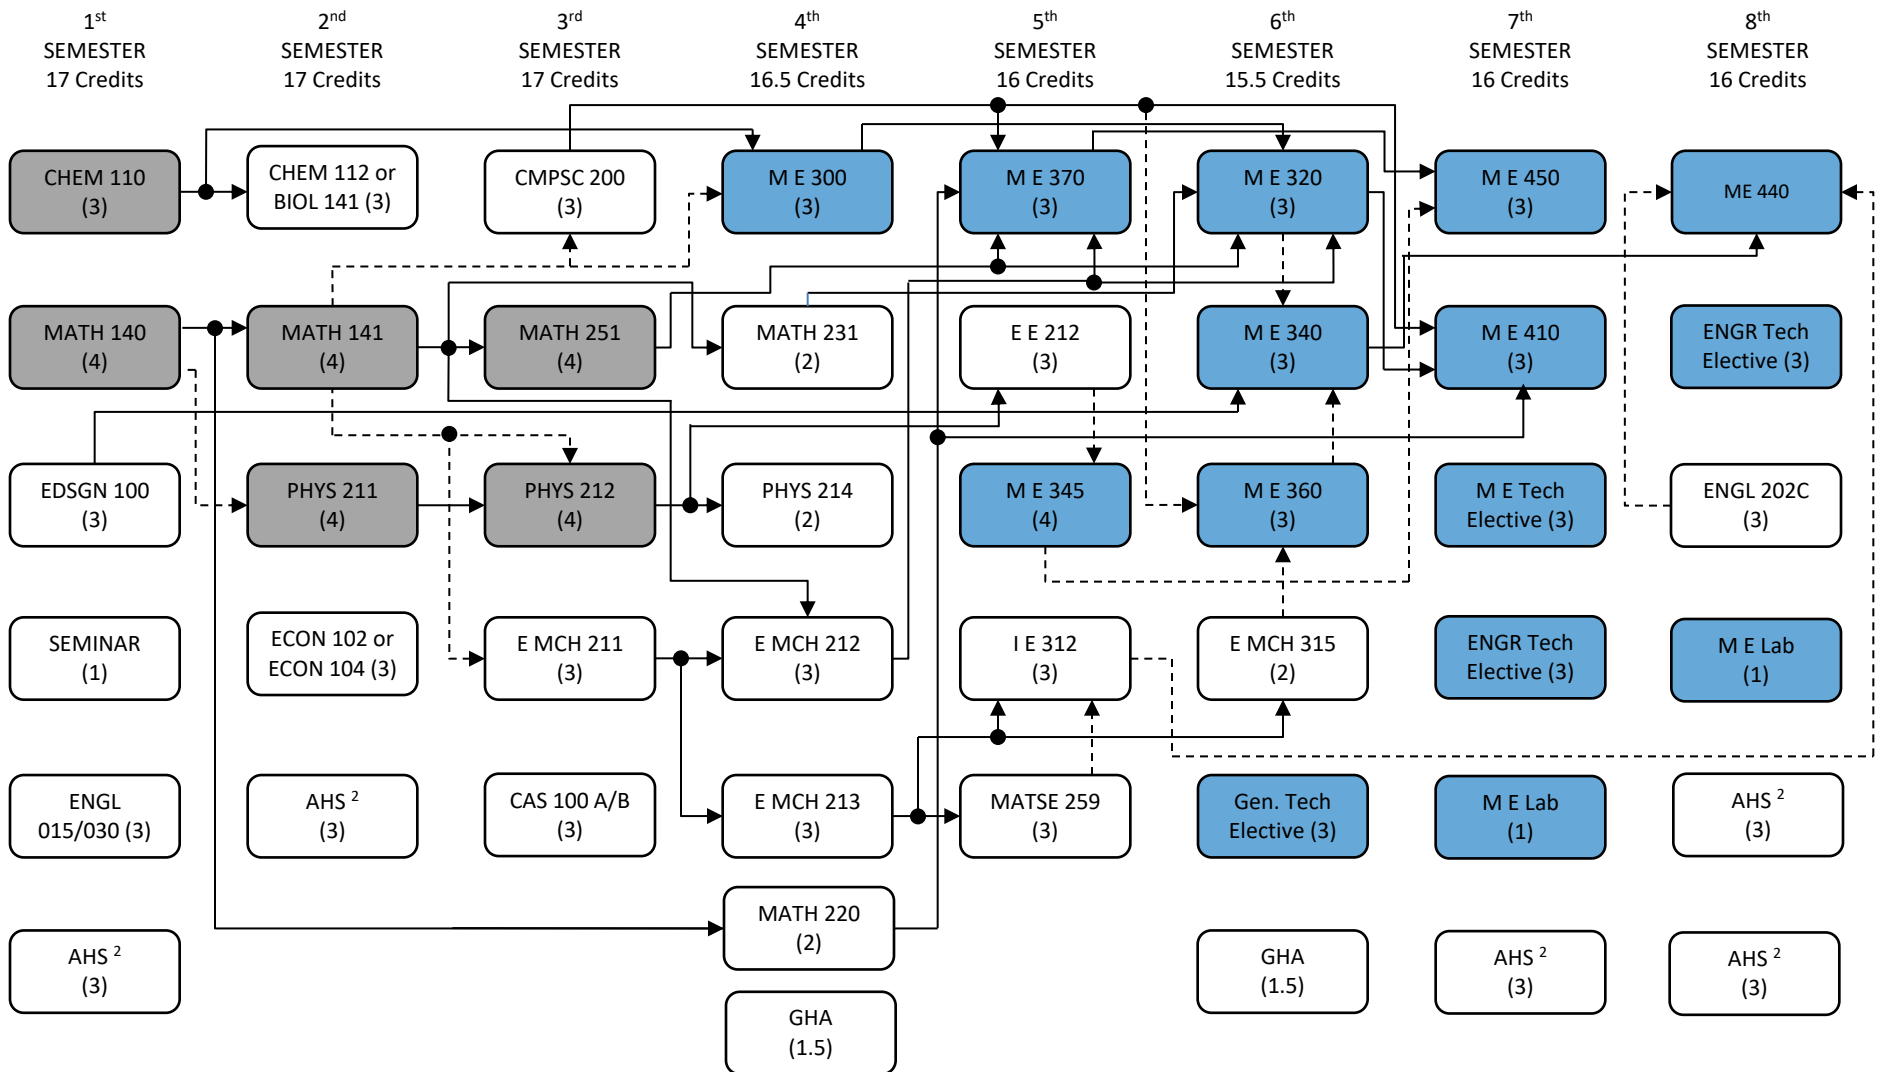

# MECHANICAL ENGINEERING CURRICULUM (Option A: last Name begins with A-K)

BIOL 141 may be substituted for CHEM 112

US Cultures and IL Cultures requirements are satisfied in conjunction with AHS courses.

\*Courses shaded in BLUE used for the In-major GPA calculation.